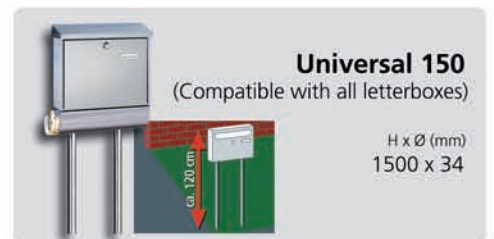

Borkum (Cat. 3878 Ni)

Borkum 3878 Ni

Simple, spacious letter box for fence fixing. Made of stainless steel, rustproof. With slot at the back. Scratch-resistant sealing.

Art.-No.	EAN	H x W x D	Slot	
	40 03482...	mm	W x H (mm)	
3878 Ni	18730 2	322 x 362 x 100	333 x 34	65R

Inox Bow (Cat. Uni 190 Ni)

UNI 190 NI

Inox bow - to be attached to the Universal 150 Ni stand

Can be added to the stand also afterwards.

Made of stainless steel.

Easy assembly:

- Remove the plastic cover plates
- Put the bow into both tubes of the Universal 150 Ni stand
- Fix the bow with the screws of the stand when fixing the letter box.

Suitable for all models with a horizontal hole distance of 190 mm

Art.-No.	EAN	Ø
	40 03482...	mm
UNI 190 Ni	89060 8	34

This brochure and other product brochures can be easily downloaded from

www.burgsecurity.com.au

Available From:

SIEPER & Co. Pty Ltd
Wholesale Distributors
Ph: (02) 9352 0600 | www.sieper.com.au